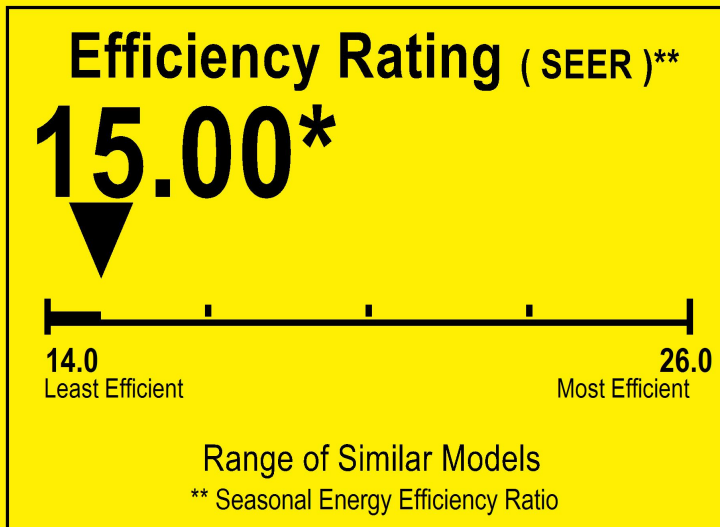

# ENERGYGUIDE

Central Air Conditioner  
Cooling Only  
Split System

RUNTRU  
Model A4AC6042A1

For energy cost info, visit  
[productinfo.energy.gov](http://productinfo.energy.gov)

\* Your air conditioner's efficiency rating may be better depending on the coil your contractor installs.