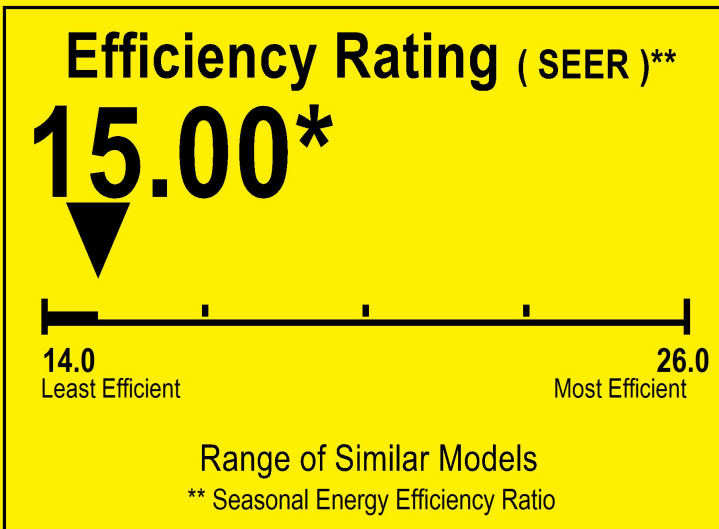

U.S. Government

Federal law prohibits removal of this label before consumer purchase.

ENERGYGUIDE

Central Air Conditioner
Cooling Only
Split System

RUNTRU
Model M4TCS1518A11N**

For energy cost info, visit productinfo.energy.gov