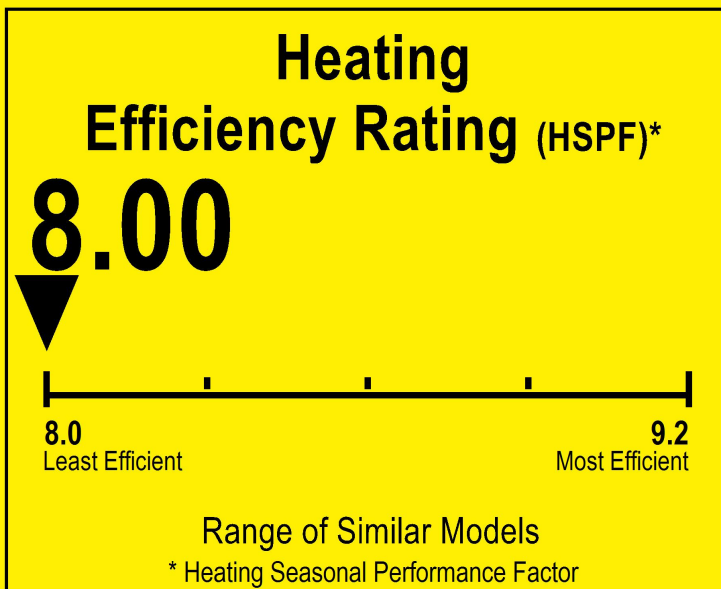

U.S. Government

Federal law prohibits removal of this label before consumer purchase.

ENERGYGUIDE

Heat Pump
Cooling and Heating
Single Package

RUNTRU
Model 4WCA4048A1

For energy cost info, visit
productinfo.energy.gov