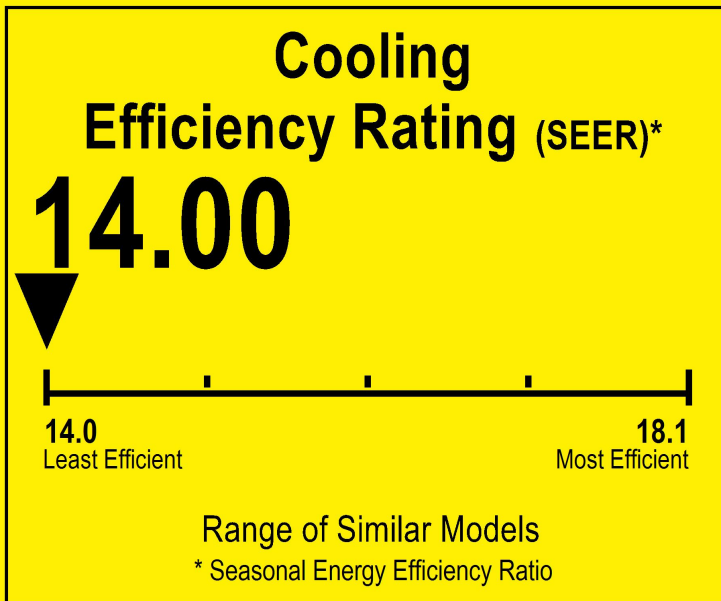

U.S. Government

Federal law prohibits removal of this label before consumer purchase.

ENERGYGUIDE

Heat Pump
Cooling and Heating
Single Package

RUNTRU
Model 4WCA4048A1

For energy cost info, visit
productinfo.energy.gov