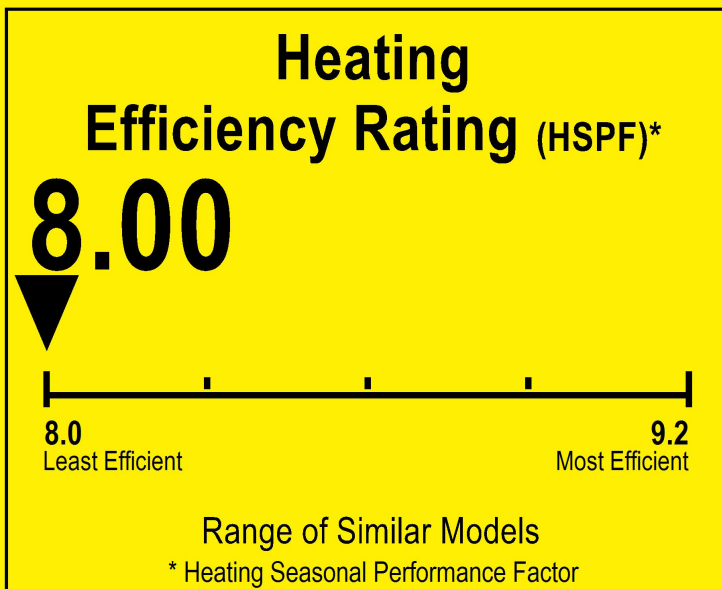

U.S. Government

Federal law prohibits removal of this label before consumer purchase.

ENERGYGUIDE

Heat Pump
Cooling and Heating
Single Package

RUNTRU
Model 4WCA4042A1

For energy cost info, visit
productinfo.energy.gov