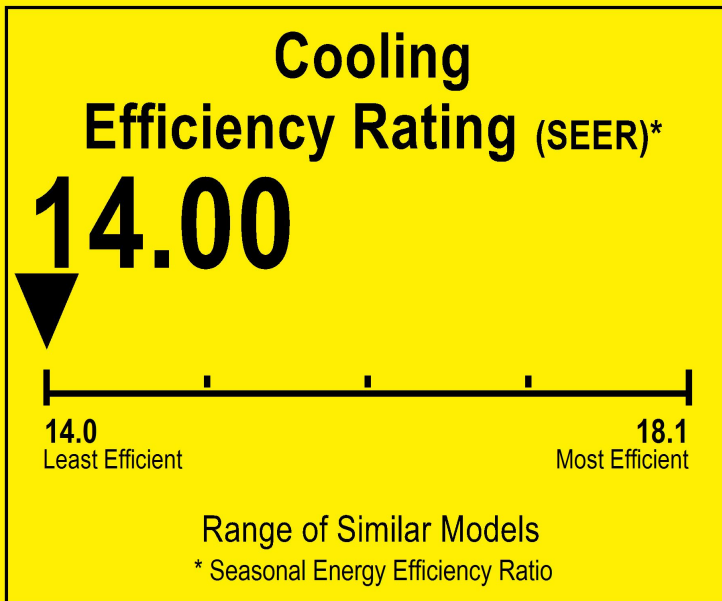

U.S. Government

Federal law prohibits removal of this label before consumer purchase.

ENERGYGUIDE

Heat Pump
Cooling and Heating
Single Package

RUNTRU
Model 4WCA4042A1

For energy cost info, visit
productinfo.energy.gov