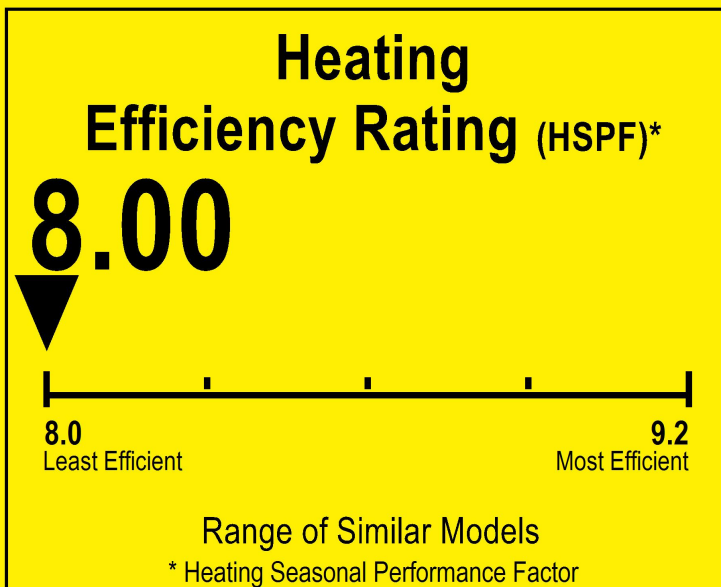

U.S. Government

Federal law prohibits removal of this label before consumer purchase.

ENERGYGUIDE

Heat Pump
Cooling and Heating
Single Package

RUNTRU
Model 4WCA4036A1

For energy cost info, visit
productinfo.energy.gov