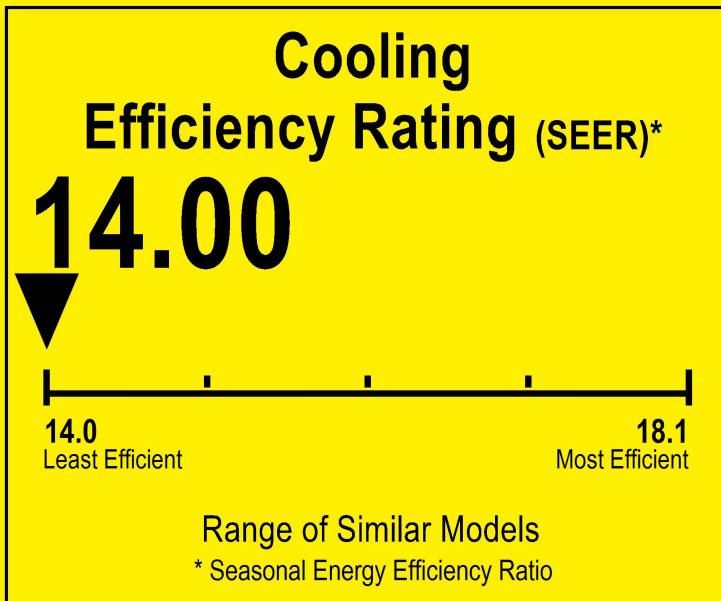

U.S. Government

Federal law prohibits removal of this label before consumer purchase.

ENERGYGUIDE

Heat Pump
Cooling and Heating
Single Package

RUNTRU
Model 4WCA4036A1

For energy cost info, visit
productinfo.energy.gov