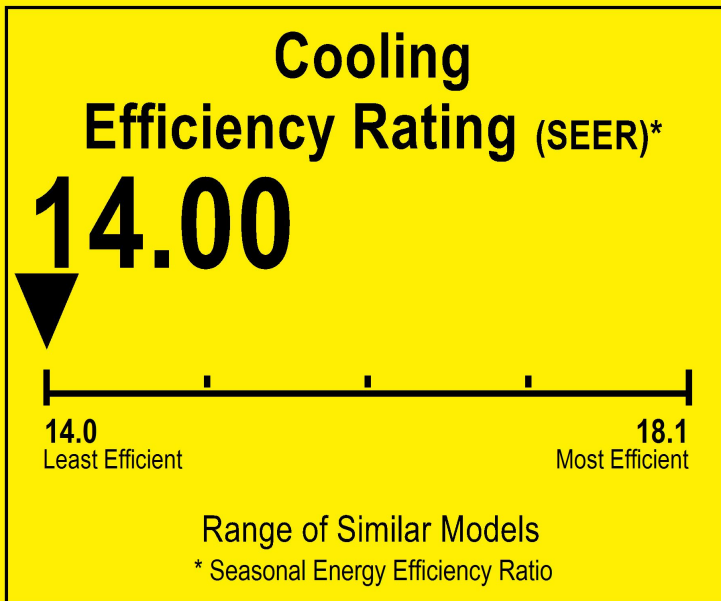

U.S. Government

Federal law prohibits removal of this label before consumer purchase.

ENERGYGUIDE

Heat Pump
Cooling and Heating
Single Package

RUNTRU
Model 4WCA4024A1

For energy cost info, visit
productinfo.energy.gov