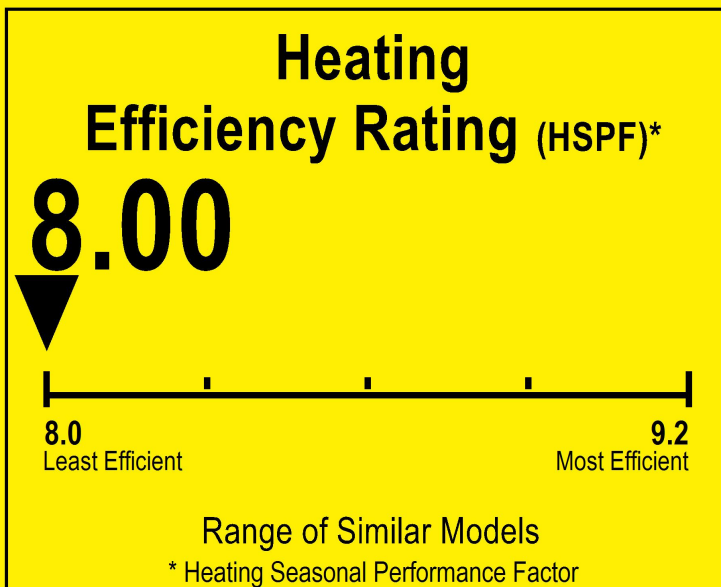

U.S. Government

Federal law prohibits removal of this label before consumer purchase.

ENERGYGUIDE

Heat Pump
Cooling and Heating
Single Package

RUNTRU
Model 4WCA4024A1

For energy cost info, visit
productinfo.energy.gov