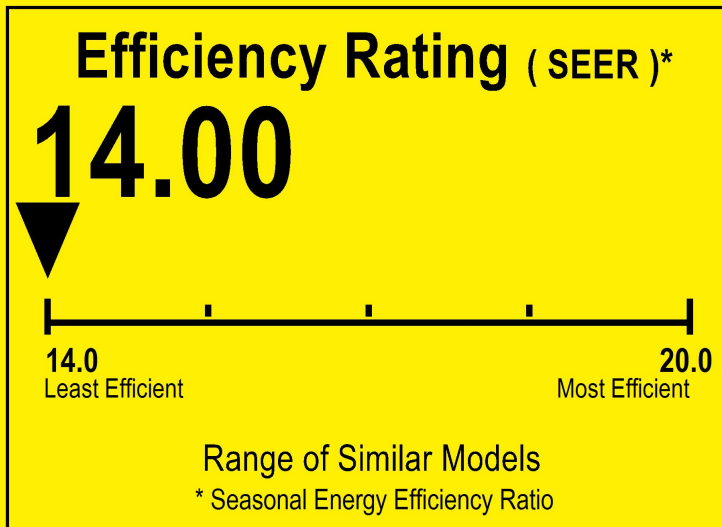

U.S. Government

Federal law prohibits removal of this label before consumer purchase.

ENERGYGUIDE

Central Air Conditioner
Cooling Only
Single Package

RUNTRU
Model 4TCA4060A1

For energy cost info, visit
productinfo.energy.gov

Notice

Federal law allow this unit to be installed in all U.S. states and territories.

Energy Efficiency Ratio(EER): This model's EER is 11.50.