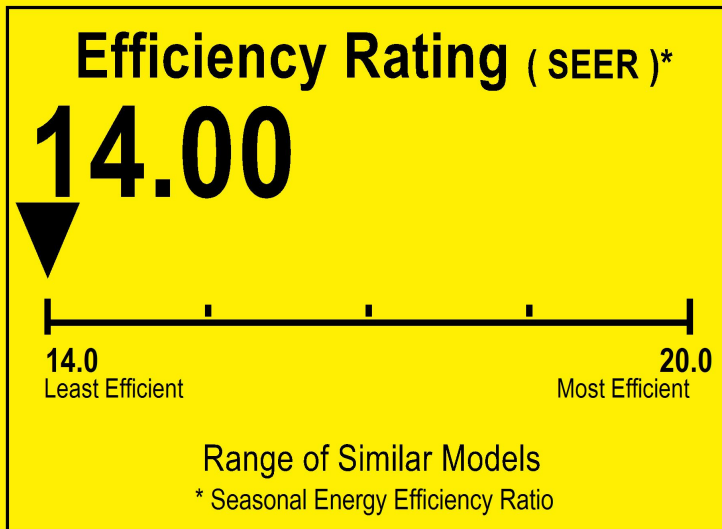

U.S. Government

Federal law prohibits removal of this label before consumer purchase.

ENERGYGUIDE

Central Air Conditioner
Cooling Only
Single Package

RUNTRU
Model 4TCA4048A1

For energy cost info, visit
productinfo.energy.gov

Notice

Federal law allow this unit to be installed in all U.S. states and territories.

Energy Efficiency Ratio(EER): This model's EER is 11.50.