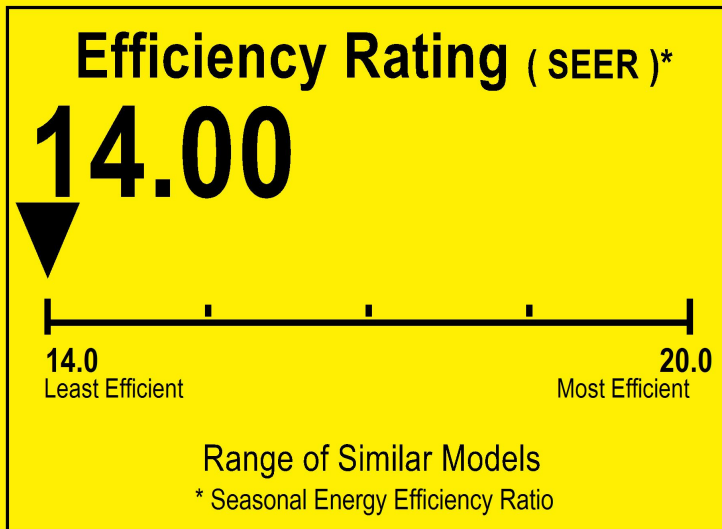

U.S. Government

Federal law prohibits removal of this label before consumer purchase.

ENERGYGUIDE

Central Air Conditioner
Cooling Only
Single Package

RUNTRU
Model 4TCA4036A1

For energy cost info, visit
productinfo.energy.gov

Notice

Federal law allow this unit to be installed in all U.S. states and territories.

Energy Efficiency Ratio(EER): This model's EER is 11.50.