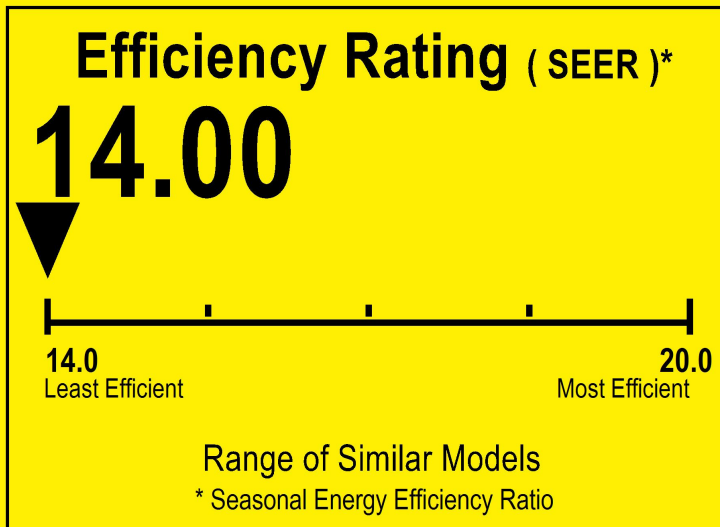

U.S. Government

Federal law prohibits removal of this label before consumer purchase.

ENERGYGUIDE

Central Air Conditioner
Cooling Only
Single Package

RUNTRU
Model 4TCA4024A1

For energy cost info, visit
productinfo.energy.gov

Notice

Federal law allow this unit to be installed in all U.S. states and territories.

Energy Efficiency Ratio(EER): This model's EER is 11.50.