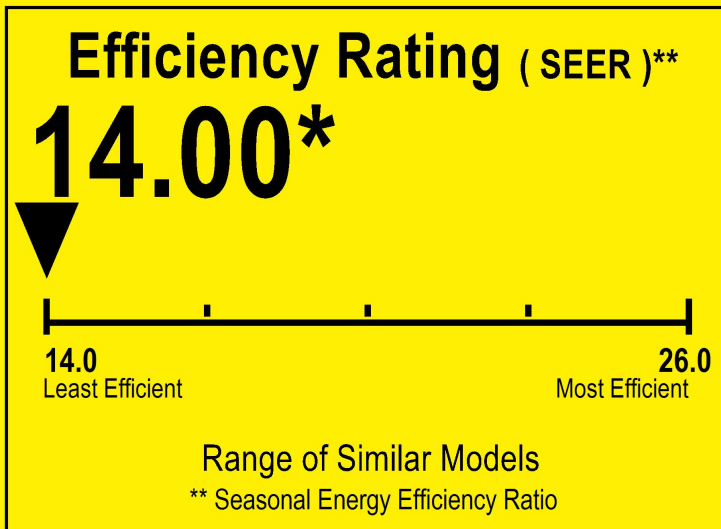

U.S. Government

Federal law prohibits removal of this label before consumer purchase.

ENERGYGUIDE

Central Air Conditioner
Cooling Only
Split System

RUNTRU
Model A4AC4042A1

For energy cost info, visit
productinfo.energy.gov

* Your air conditioner's efficiency rating may be better depending on the coil your contractor installs.

Notice

Federal law allow this unit to be installed in all U.S. states and territories.

Energy Efficiency Ratio(EER): The installed system's minimum EER is 12.20.