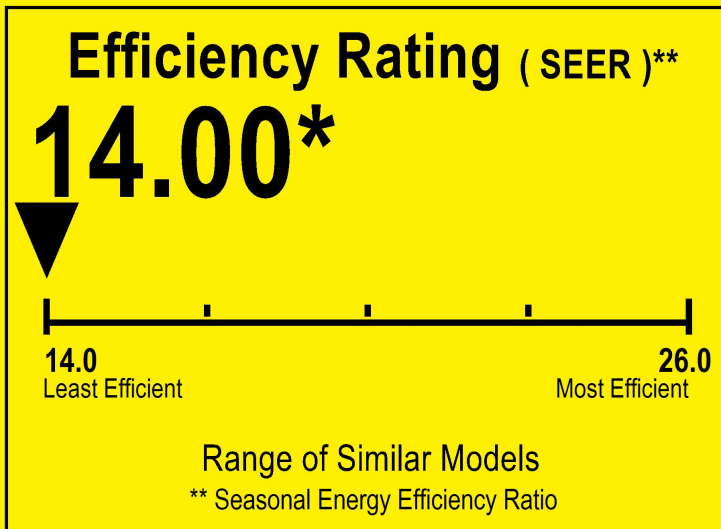

# ENERGYGUIDE

Central Air Conditioner  
Cooling Only  
Split System

RUNTRU  
Model A4AC4023A1

For energy cost info, visit [productinfo.energy.gov](http://productinfo.energy.gov)

\* Your air conditioner's efficiency rating may be better depending on the coil your contractor installs.