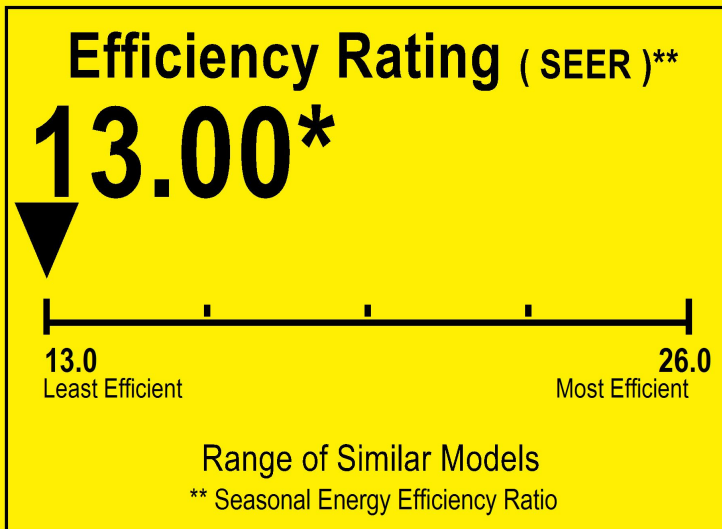

U.S. Government

Federal law prohibits removal of this label before consumer purchase.

ENERGYGUIDE

Central Air Conditioner
Cooling Only
Split System

RUNTRU
Model A4AC3048B1

For energy cost info, visit productinfo.energy.gov