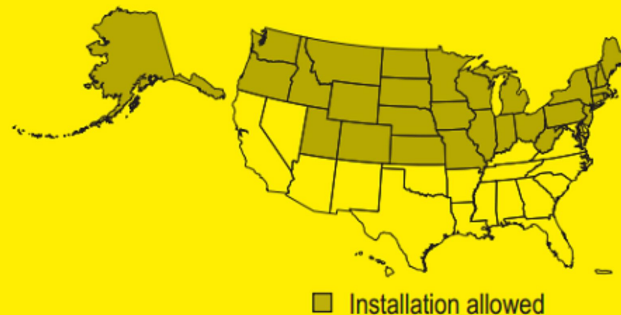

U.S. Government

Federal law prohibits removal of this label before consumer purchase.

ENERGYGUIDE

Central Air Conditioner
Cooling Only
Split System

RUNTRU
Model A4AC3048B1

For energy cost info, visit productinfo.energy.gov

* Your air conditioner's efficiency rating may be better depending on the coil your contractor installs.

Notice

Federal law allows this unit to be installed **only in:**

AK, CO, CT, ID, IL, IA, IN, KS, MA, ME, MI, MN, MO, MT, ND, NE, NH, NJ, NY, OH, OR, PA, RI, SD, UT, VT, WA, WV, WI, WY, and U.S. territories.