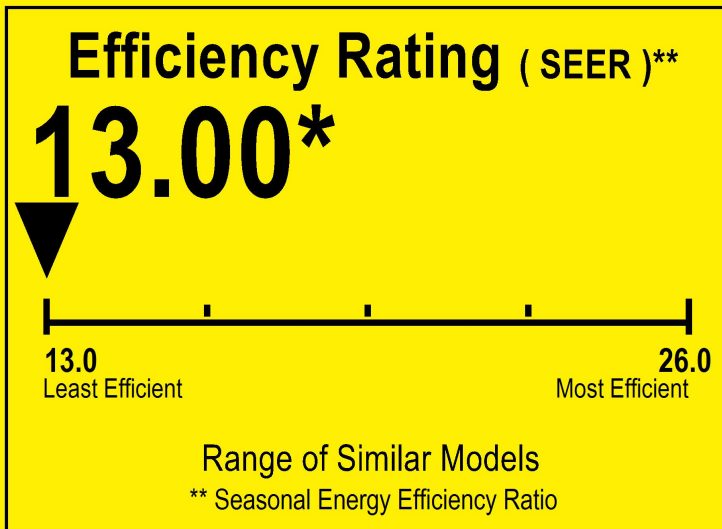

U.S. Government

Federal law prohibits removal of this label before consumer purchase.

ENERGYGUIDE

Central Air Conditioner
Cooling Only
Split System

RUNTRU
Model A4AC3042A1

For energy cost info, visit productinfo.energy.gov