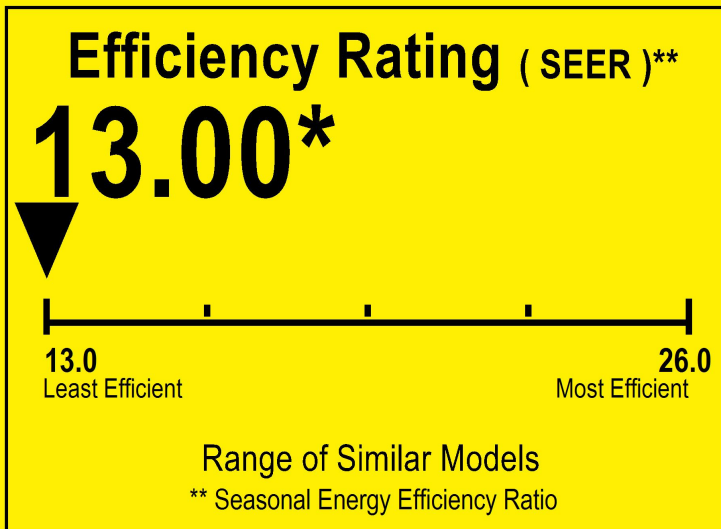

U.S. Government

Federal law prohibits removal of this label before consumer purchase.

ENERGYGUIDE

Central Air Conditioner
Cooling Only
Split System

RUNTRU
Model A4AC3036A1

For energy cost info, visit productinfo.energy.gov