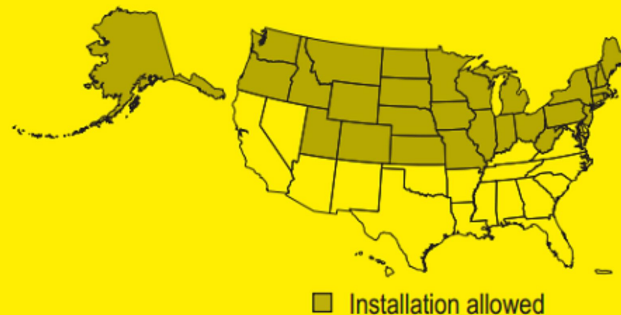

U.S. Government

Federal law prohibits removal of this label before consumer purchase.

ENERGYGUIDE

Central Air Conditioner
Cooling Only
Split System

RUNTRU
Model A4AC3036A1

For energy cost info, visit productinfo.energy.gov

* Your air conditioner's efficiency rating may be better depending on the coil your contractor installs.

Notice

Federal law allows this unit to be installed **only in:**

AK, CO, CT, ID, IL, IA, IN, KS, MA, ME, MI, MN, MO, MT, ND, NE, NH, NJ, NY, OH, OR, PA, RI, SD, UT, VT, WA, WV, WI, WY, and U.S. territories.