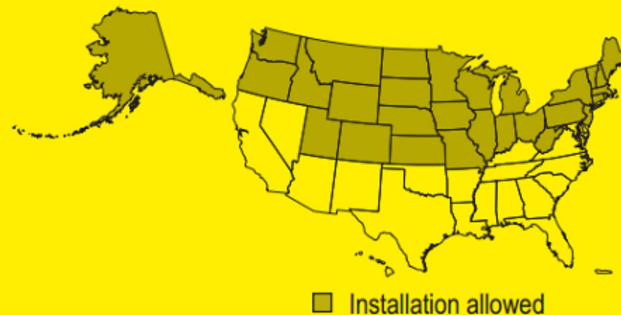

U.S. Government

Federal law prohibits removal of this label before consumer purchase.

ENERGYGUIDE

Central Air Conditioner
Cooling Only
Split System

RUNTRU
Model A4AC3029A1

For energy cost info, visit productinfo.energy.gov

* Your air conditioner's efficiency rating may be better depending on the coil your contractor installs.

Notice

Federal law allows this unit to be installed **only in:**

AK, CO, CT, ID, IL, IA, IN, KS, MA, ME, MI, MN, MO, MT, ND, NE, NH, NJ, NY, OH, OR, PA, RI, SD, UT, VT, WA, WV, WI, WY, and U.S. territories.