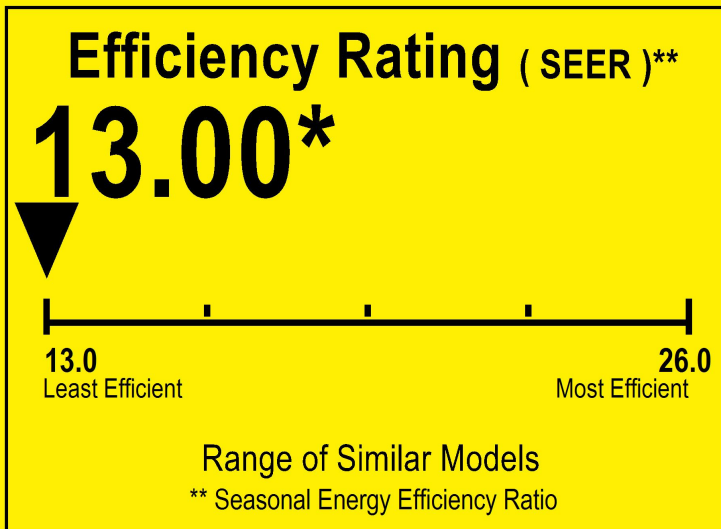

U.S. Government

Federal law prohibits removal of this label before consumer purchase.

ENERGYGUIDE

Central Air Conditioner
Cooling Only
Split System

RUNTRU
Model A4AC3029A1

For energy cost info, visit productinfo.energy.gov